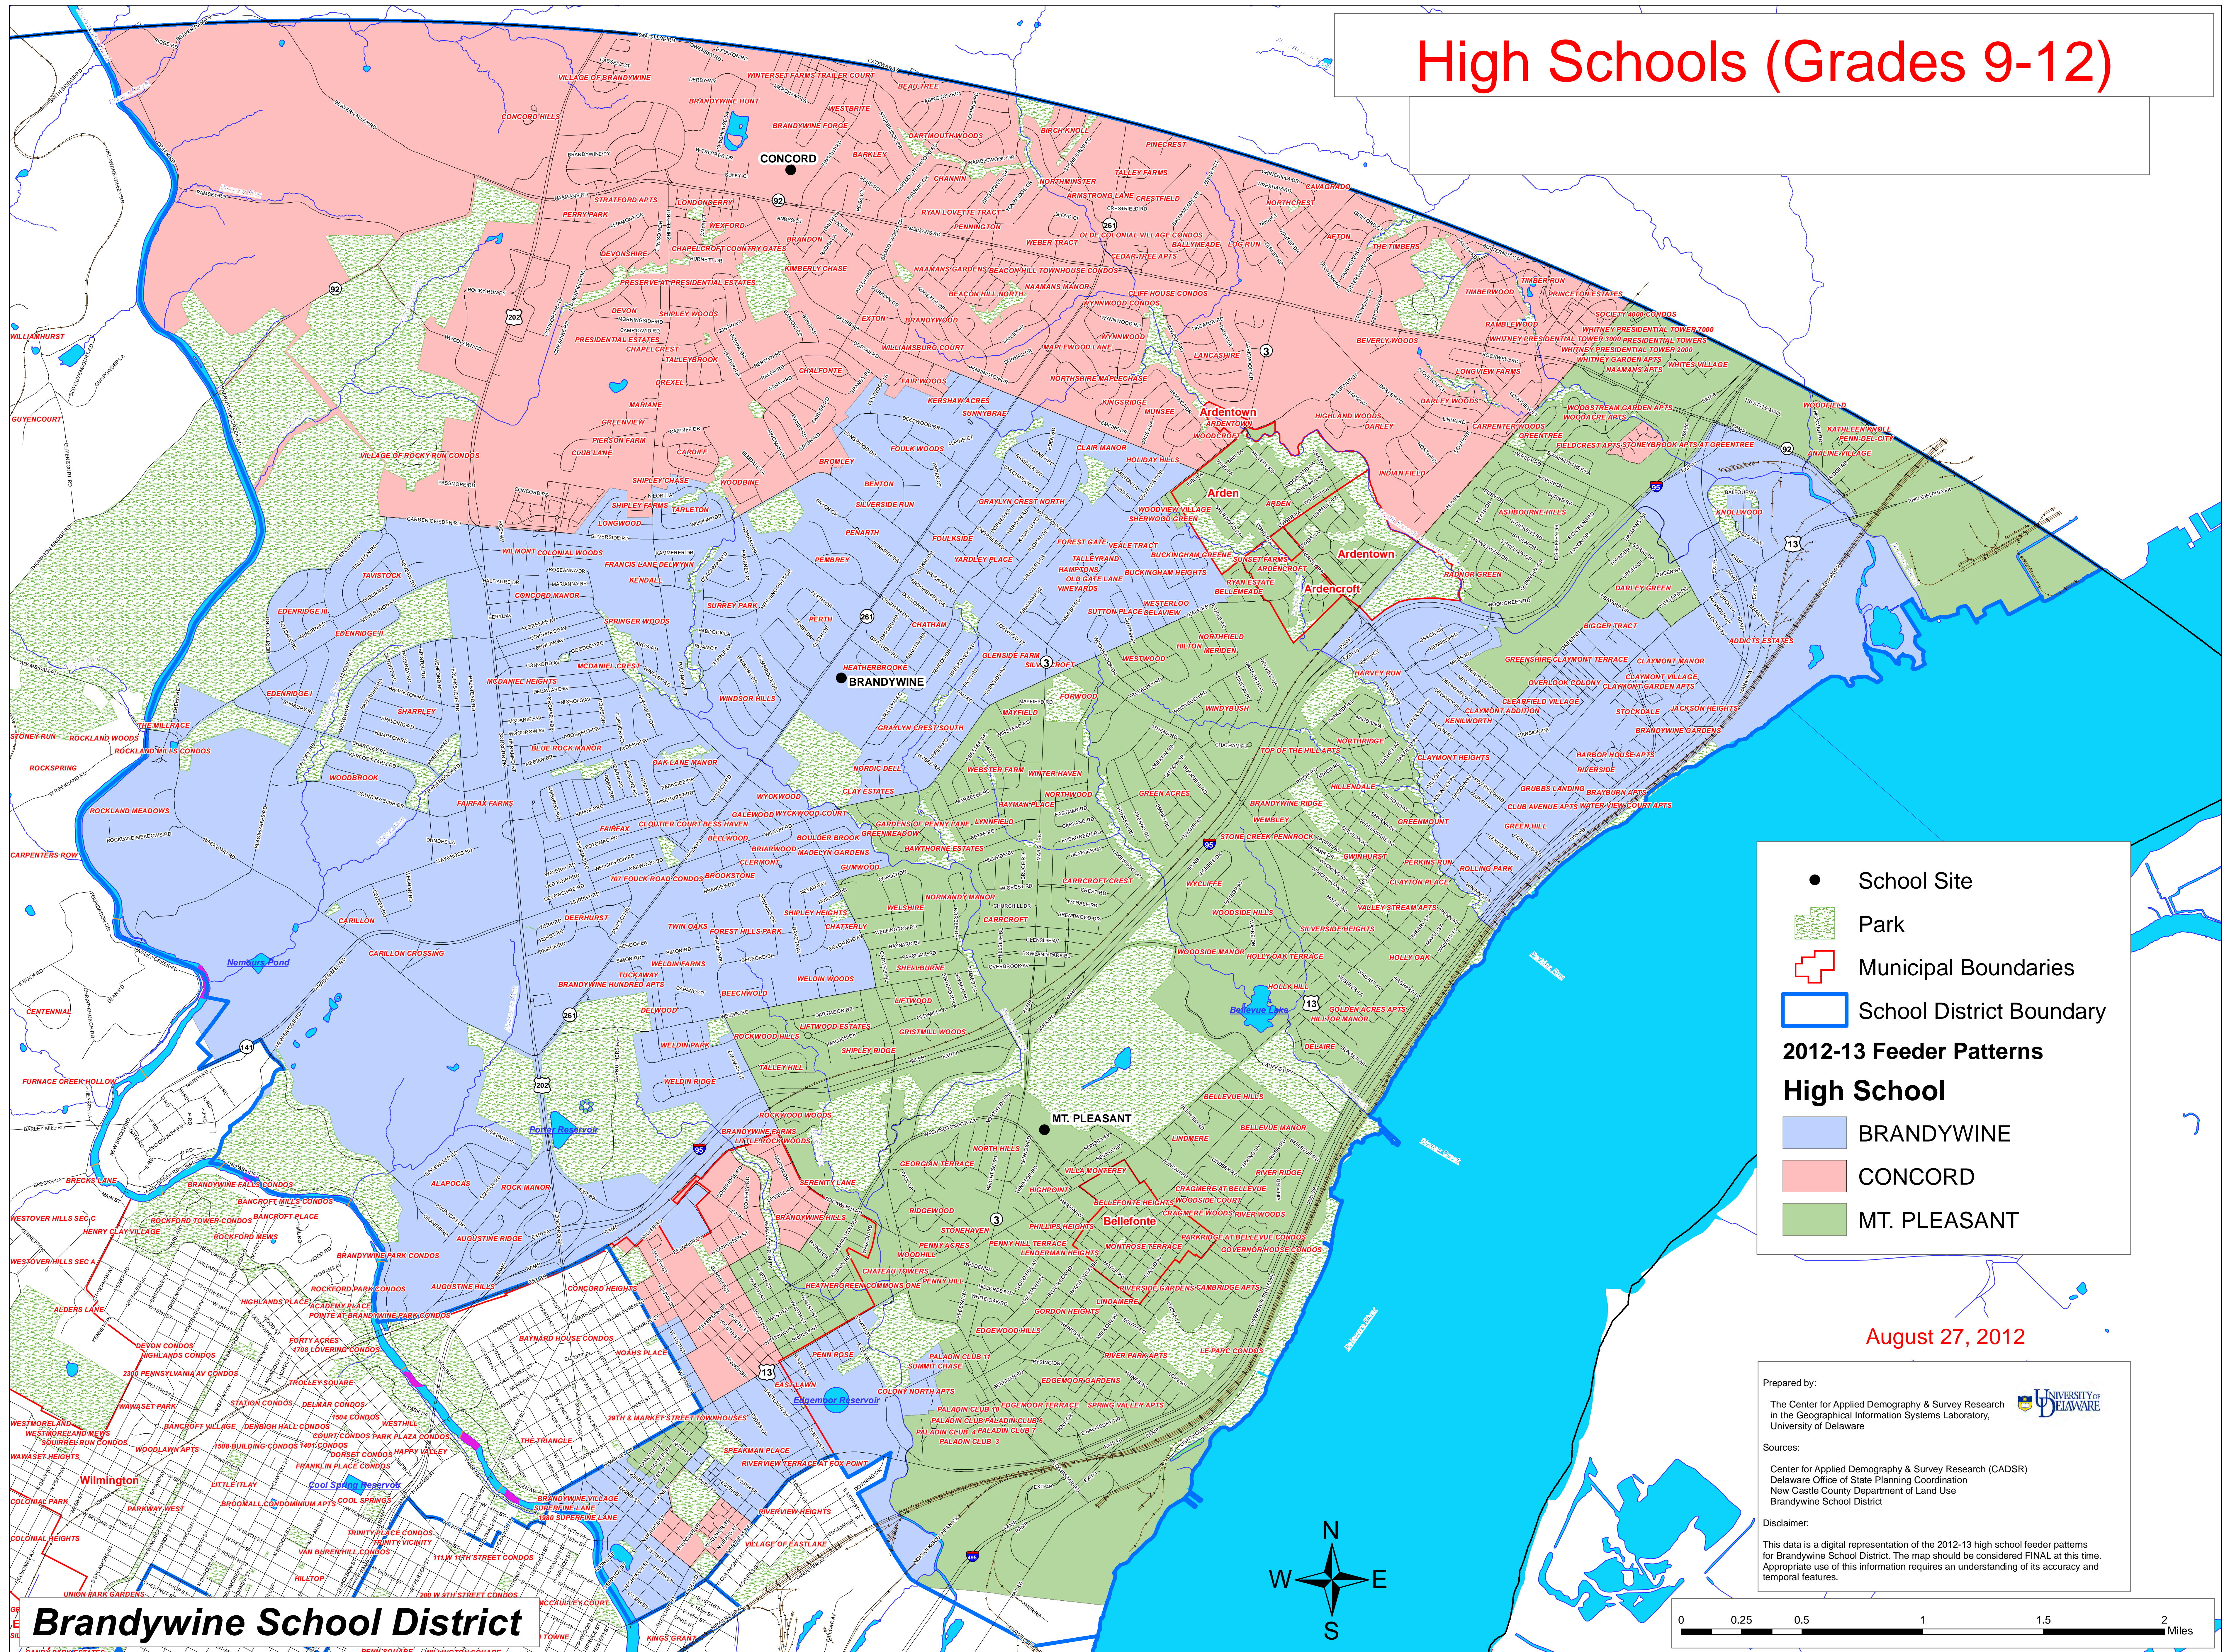

High Schools (Grades 9-12)

August 27, 2012

Prepared by:
The Center for Applied Demography & Survey Research
in the Geographical Information Systems Laboratory,
University of Delaware

Sources:
Center for Applied Demography & Survey Research (CADSR)
Delaware Office of State Planning Coordination
New Castle County Department of Land Use
Brandywine School District

Disclaimer:
This data is a digital representation of the 2012-13 high school feeder patterns for Brandywine School District. The map should be considered FINAL at this time. Appropriate use of this information requires an understanding of its accuracy and temporal features.